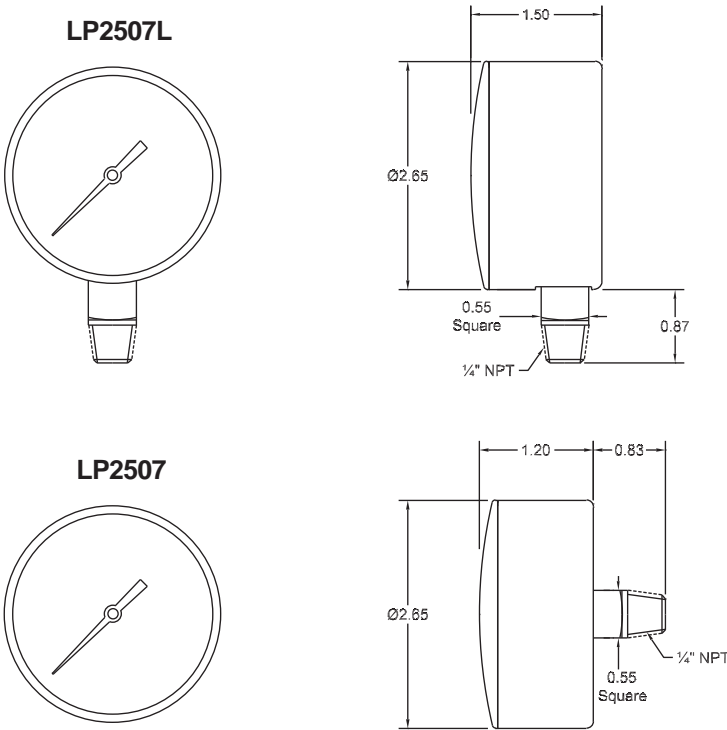

## 2½" Diaphragm Gauge

The Miljoco low pressure diaphragm gauge offers the pinnacle in both performance and accuracy for pressure and vacuum applications up to and including 10 psi. Such uses include gas-draft indication, air flow & filtration, leak detection, etc. The LP2507/LP2507L is constructed from a single beryllium-copper diaphragm affixed to a precision-machined brass plate. This advanced design, coupled with a high-precision, milled-teeth brass movement and nickel-silver pinion and bearing surface, provides the user with a low pressure instrument that is without equal.

### General Specifications

- CASE:** Drawn steel, black finished.
- LENS:** Polycarbonate, quarter-turn.
- DIAL:** Aluminum, white finished with black markings.
- POINTER:** Black non-adjustable.
- MOVEMENT:** Brass with precision-milled teeth.
- DIAPHRAGM:** Beryllium copper.
- SOCKET:** Brass.
- CONNECTION:** See table.
- RESTRICTOR:** 0.013" restrictor on ranges over 10" H<sub>2</sub>O.
- ACCURACY:** ±1.5% Full Scale (exceeds ASME B40.100 Grade B). Ranges below 30" H<sub>2</sub>O are 3-1-3%.
- PROCESS TEMPERATURE:** -40 to 160°F (-40 to 70°C).
- AMBIENT TEMPERATURE:** -40 to 140°F (-40 to 60°C).

### Dimensions (in.)

### Models

Model	Dial Size	Outlet	Conn.
LP2507L	2½"	Bottom	1/4" NPT
LP2507	2½"	Back	1/4" NPT