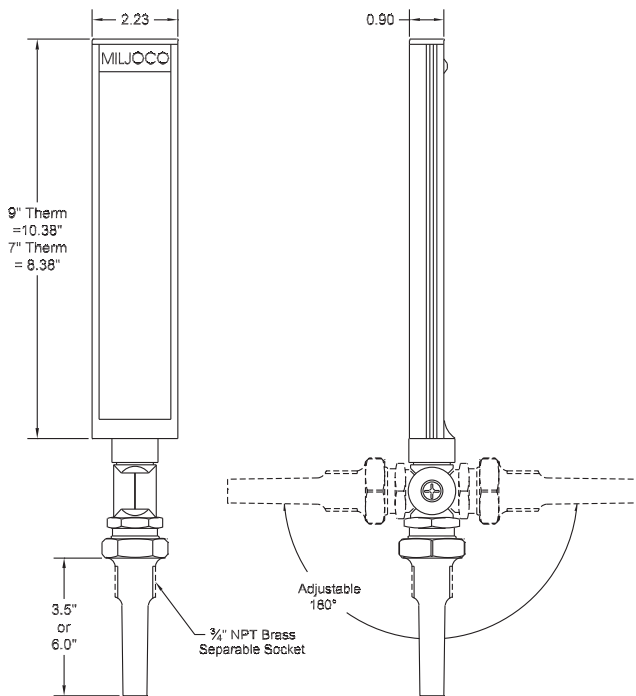

**ADJUSTABLE FITTING:** Finished to match the case and locked in place with a screw. Provides 180° adjustment in vertical plane and 360° adjustment in horizontal plane.

**CONNECTION:** 1-1/4"-18 UNF threaded brass coupling nut.

**STEM:** Aluminum, tapered to fit standard industrial thermowells, packed with heat transfer paste to provide maximum temperature response.

**ACCURACY:** ±1 scale division.

**AMBIENT TEMPERATURE:** -40 to 140°F (-40 to 60°C).

### Dimensions (in.)

### Models

Model	Scale Size	Stem Length	Model	Scale Size	Stem Length
SX735	7"	3½"	SX935	9"	3½"
SX760	7"	6"	SX960	9"	6"