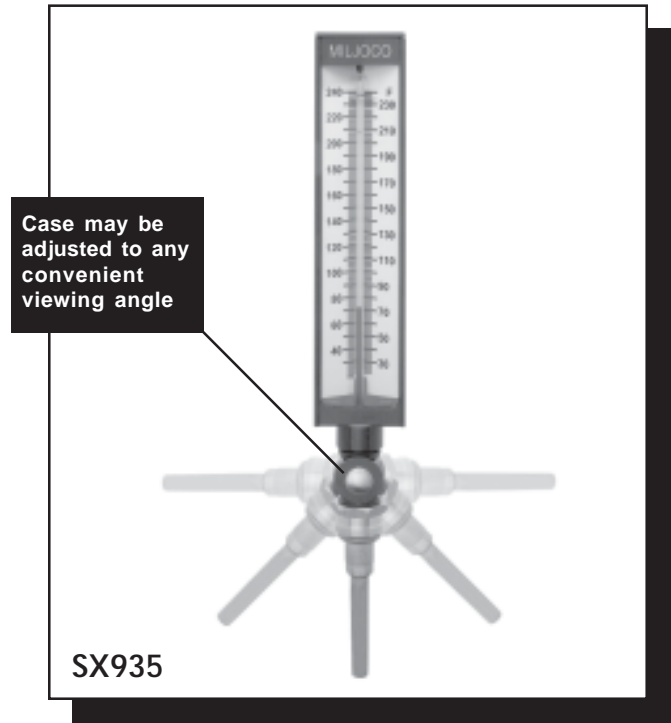

**ADJUSTABLE FITTING:** Finished to match the case and locked in place with a screw. Provides 180° adjustment in vertical plane and 360° adjustment in horizontal plane.

**CONNECTION:** 1-1/4"-18 UNF threaded brass coupling nut.

**STEM:** Aluminum, tapered to fit standard industrial thermowells, packed with heat transfer paste to provide maximum temperature response.

**ACCURACY:** ±1 scale division.

**AMBIENT TEMPERATURE:** -40 to 140°F (-40 to 60°C).

### Dimensions (in.)

### Models

Model	Scale Size	Stem Length	Model	Scale Size	Stem Length
SX735	7"	3½"	SX935	9"	3½"
SX760	7"	6"	SX960	9"	6"