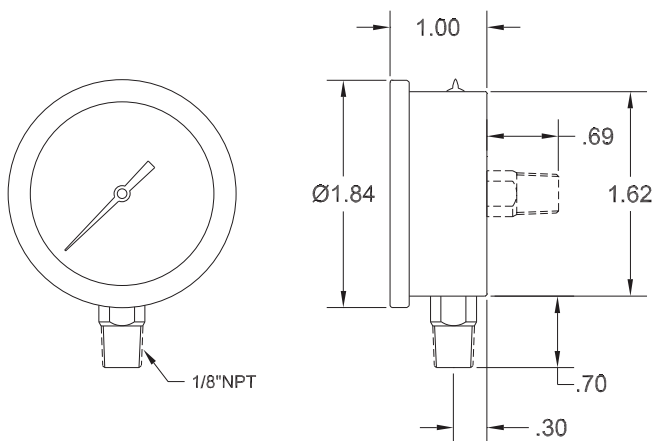

LIQUID FILLED GAUGE

±3-2-3% Accuracy

1½" Dial - Brass Wetted Parts

The Miljoco Models PLF1598L and PLF1598 are rugged & durable and suitable for a wide variety of commercial and general service applications. The stainless steel case is filled with glycerine to protect the internals against vibration and pulsation. This unit is completely weather-proof and excellent for pumps, air compressors, irrigation systems, and other installations suitable for brass process connections. **CAUTION: A coil syphon must be installed on the connection when used on steam applications.**

General Specifications

CASE: Stainless steel.
RING: Crimped stainless steel.
LENS: Acrylic.
DIAL: Aluminum, white finished with black markings.
POINTER: Aluminum, black, non-adjustable.
MOVEMENT: Brass with precision-milled teeth.
TUBE & SOCKET: Brass.
CONNECTION: See table below.
ACCURACY: ±3-2-3% (ASME B40.100 Grade B).
PROCESS TEMPERATURE: 0 to 140°F (-18 to 60°C).
AMBIENT TEMPERATURE: 0 to 140°F (-18 to 60°C).

Models

Model	Dial Size	Outlet	Conn.
PLF1598L	1½"	Bottom	1/8" NPT
PLF1598	1½"	Back	1/8" NPT

Dimensions (in.)

Standard Ranges

Code	Range	psi		bar	
		Fig.	Div.	Fig.	Div.
001	30" Hg-0 & bar	5	1	0.2	0.02
002	30" Hg-0-15 psi & bar	5	0.5	0.5	0.05
003	30" Hg-0-30 psi & bar	10	1	0.5	0.1
004	30" Hg-0-60 psi & bar	10	2	1	0.1
005	30" Hg-0-100 psi & bar	20	2	1	0.2
006	30" Hg-0-150 psi & bar	25	5	2	0.2
008	30" Hg-0-300 psi & bar	50	10	20	0.5
02	0-15 psi & bar	3	0.5	0.2	0.05
03	0-30 psi & bar	5	1	0.5	0.1
04	0-60 psi & bar	10	2	1	0.2
05	0-100 psi & bar	20	2	1	0.2
06	0-160 psi & bar	40	5	2	0.5
07	0-200 psi & bar	50	5	2	0.5
08	0-300 psi & bar	50	10	5	1
09	0-400 psi & bar	100	10	5	1
10	0-600 psi & bar	100	20	10	2
11	0-1000 psi & bar	200	20	10	2
19	0-1500 psi & bar	300	50	20	5
12	0-2000 psi & bar	500	50	20	5
13	0-3000 psi & bar	500	100	50	10
14	0-5000 psi & bar	1000	200	50	10